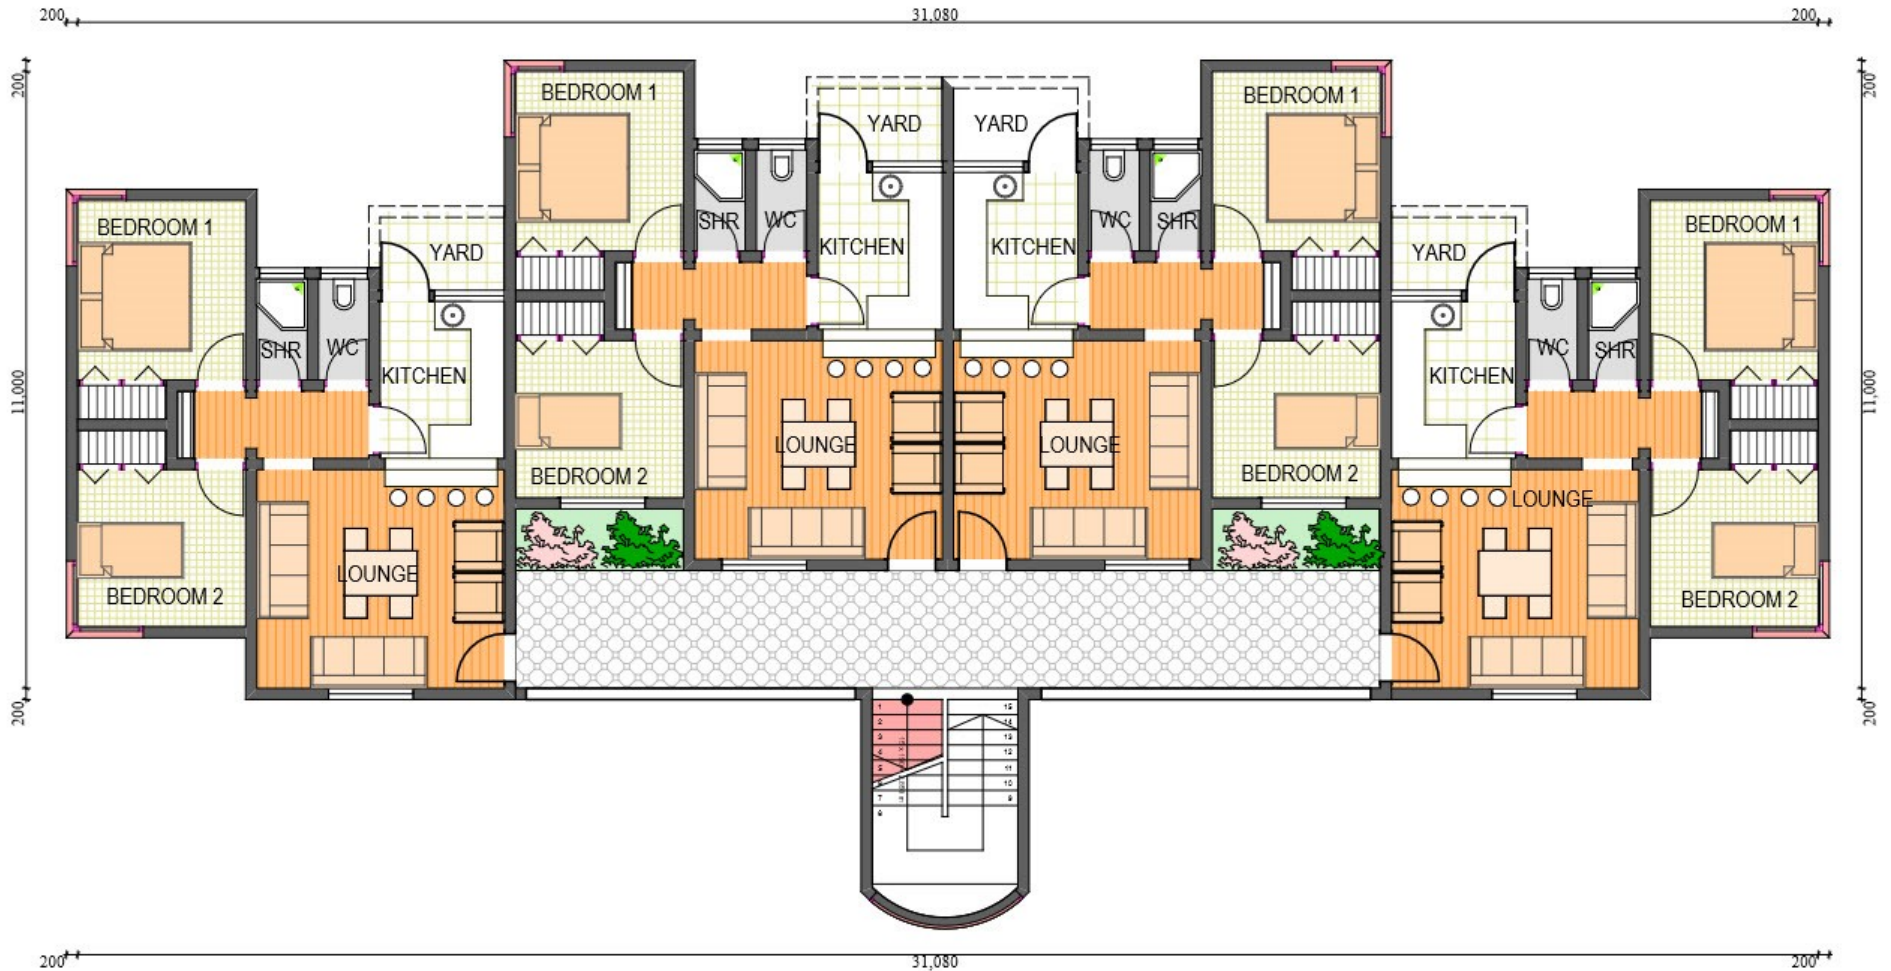

LINCOLN

2 Bedroom, 4 Flats/Floor, 5 Story Building

1603.75m²/17,262.62 SF Overall Building Footprint

www.PanLbilt.com

224-425-9236

Contact: Allan M. Olbur allano@PanLbilt.com

pan**L**bilt GLOBAL

LINCOLN

2 Bedroom, 4 Flats/Floor, 5 Story Building

Floorplan

KENNEDY

3 Bedroom, 4 Flats/Floor, 5 Story Building

2381.13m²/25,630.27 SF Overall Building Footprint

KENNEDY

3 Bedroom, 4 Flats/Floor, 5 Story Building

Floorplan